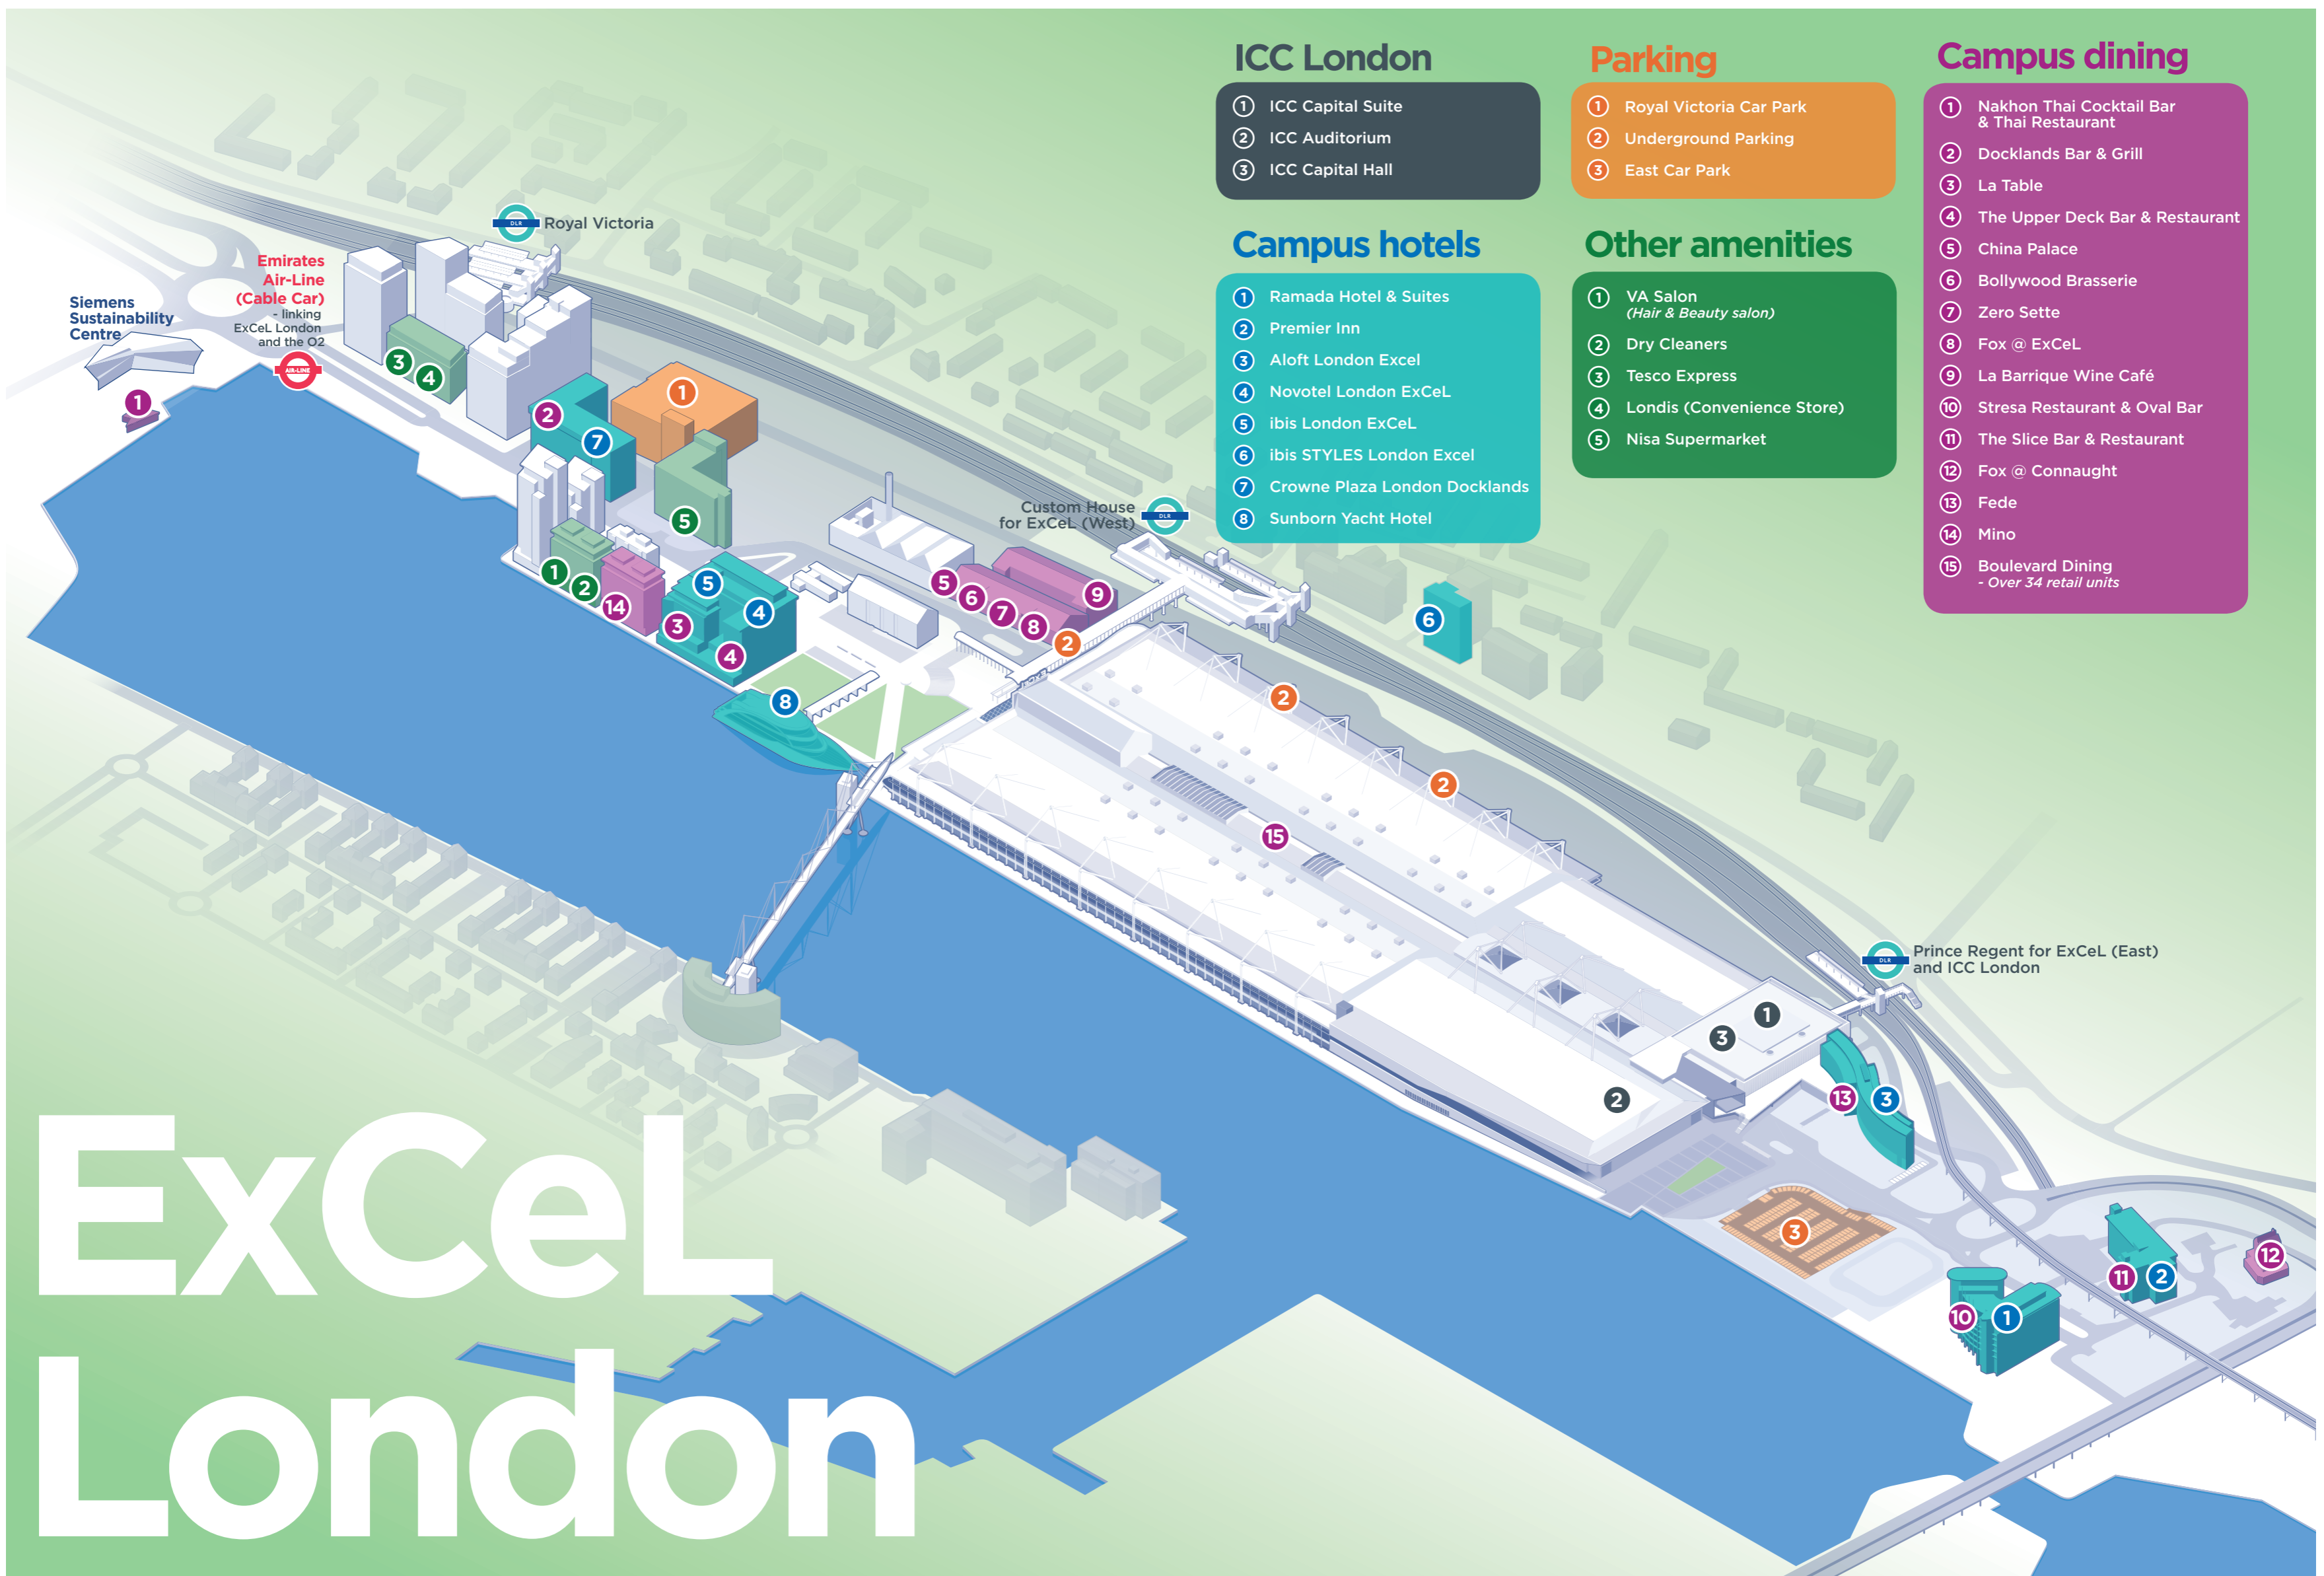

ExCeL London

ICC London

- ① ICC Capital Suite
- ② ICC Auditorium
- ③ ICC Capital Hall

Parking

- ① Royal Victoria Car Park
- ② Underground Parking
- ③ East Car Park

Campus dining

- ① Nakhon Thai Cocktail Bar & Thai Restaurant
- ② Docklands Bar & Grill
- ③ La Table
- ④ The Upper Deck Bar & Restaurant
- ⑤ China Palace
- ⑥ Bollywood Brasserie
- ⑦ Zero Sette
- ⑧ Fox @ ExCeL
- ⑨ La Barrique Wine Café
- ⑩ Stresa Restaurant & Oval Bar
- ⑪ The Slice Bar & Restaurant
- ⑫ Fox @ Connaught
- ⑬ Fede
- ⑭ Mino
- ⑮ Boulevard Dining - Over 34 retail units

Campus hotels

- ① Ramada Hotel & Suites
- ② Premier Inn
- ③ Aloft London Excel
- ④ Novotel London ExCeL
- ⑤ ibis London ExCeL
- ⑥ ibis STYLES London Excel
- ⑦ Crowne Plaza London Docklands
- ⑧ Sunborn Yacht Hotel

Other amenities

- ① VA Salon (Hair & Beauty salon)
- ② Dry Cleaners
- ③ Tesco Express
- ④ Londis (Convenience Store)
- ⑤ Nisa Supermarket

Emirates Air-Line (Cable Car) - linking ExCeL London and the O2

Siemens Sustainability Centre