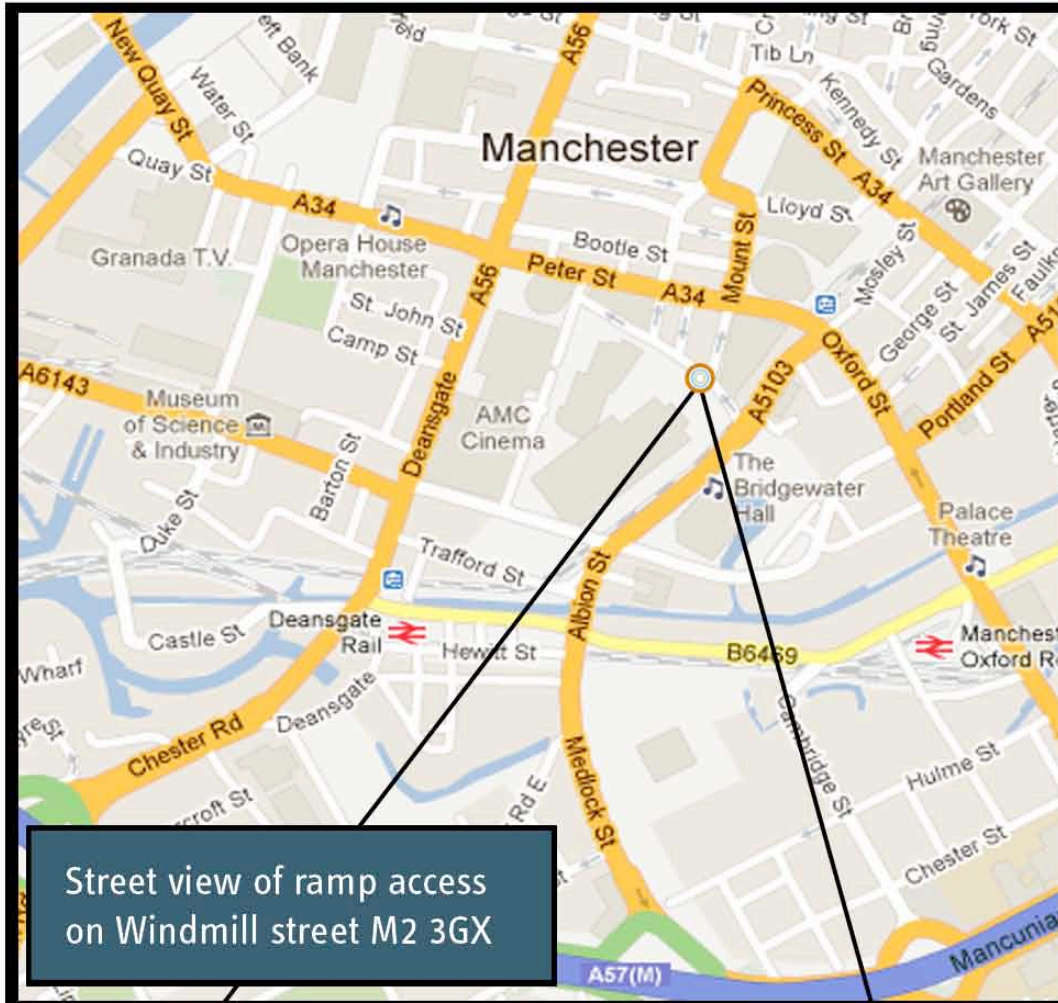

Delivery access to Exchange Hall

Manchester Central
Convention Complex
Petersfield
Manchester. M2 3GX
Tel: +44 (0)161 834 2700

Manchester
Central

Delivery Ramp to
Exchange Hall

Access to delivery
ramp

www.manchestercentral.co.uk