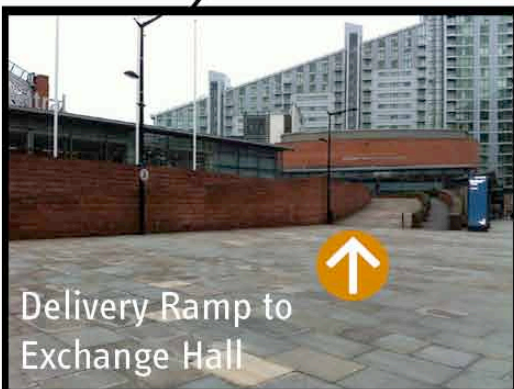

Delivery access to Exchange Hall

Manchester Central
Convention Complex
Petersfield
Manchester. M2 3GX
Tel: +44 (0)161 834 2700

Manchester
Central

Delivery Ramp to
Exchange Hall

Access to delivery
ramp

www.manchestercentral.co.uk